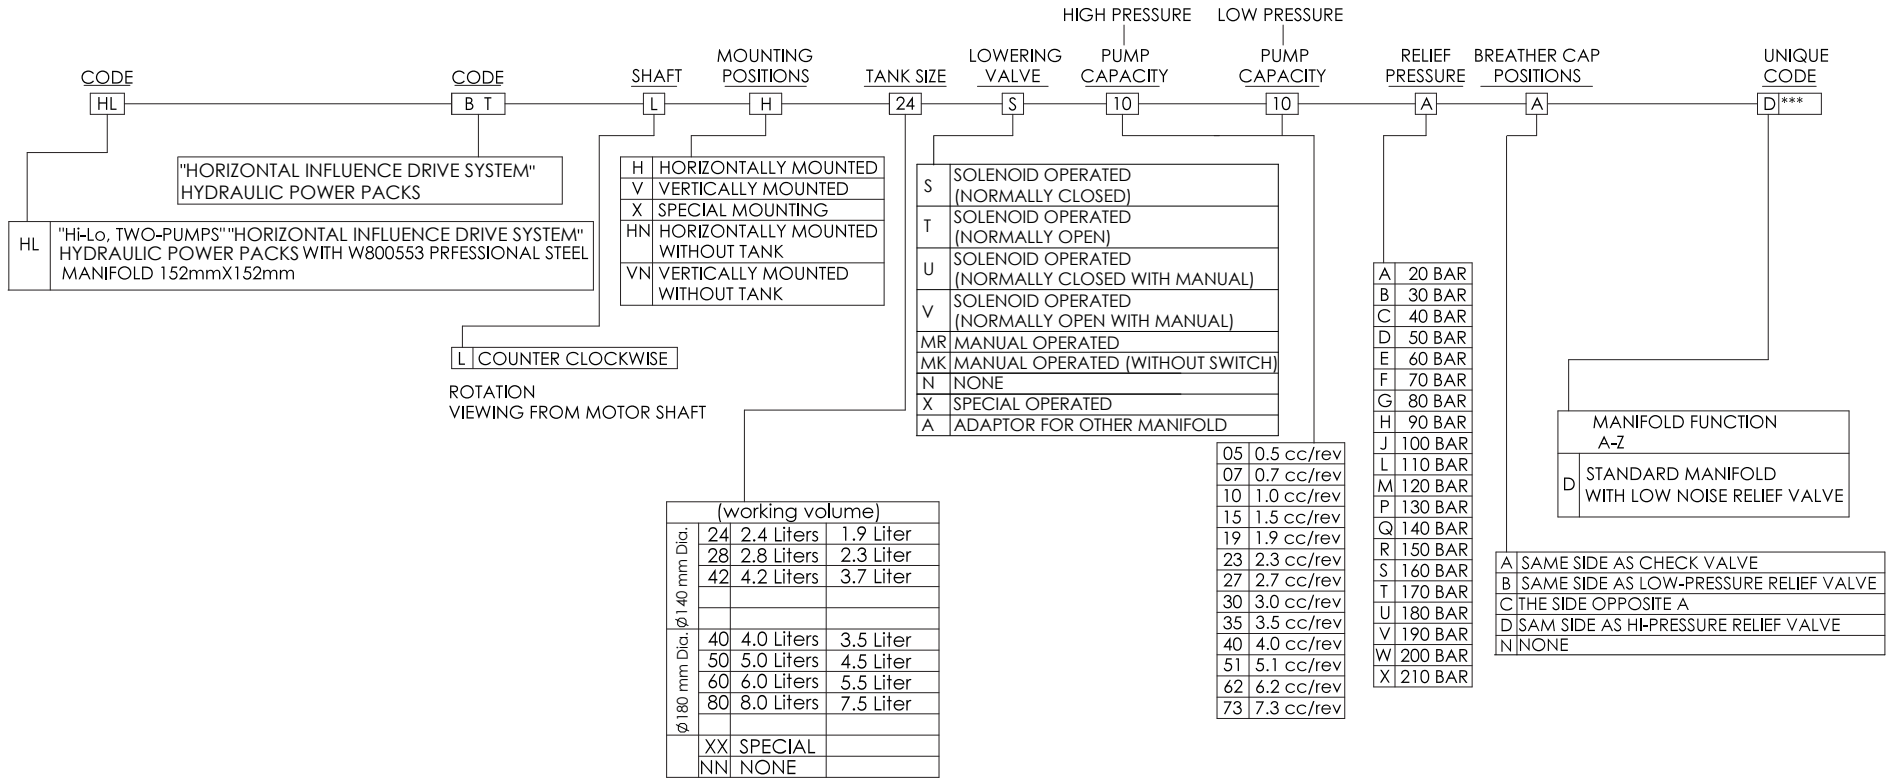

# HOW TO ORDER

## "Hi-Lo PRESSURE, TWO PUMPS" "HORIZONTAL INFLUENCE DRIVE SYSTEM" HYDRAULIC POWER PACKS (W800553 STEEL MANIFOLD / $\phi$ 140 & $\phi$ 180 TANKS)

Special orders are available on request. Please consult our sales department.